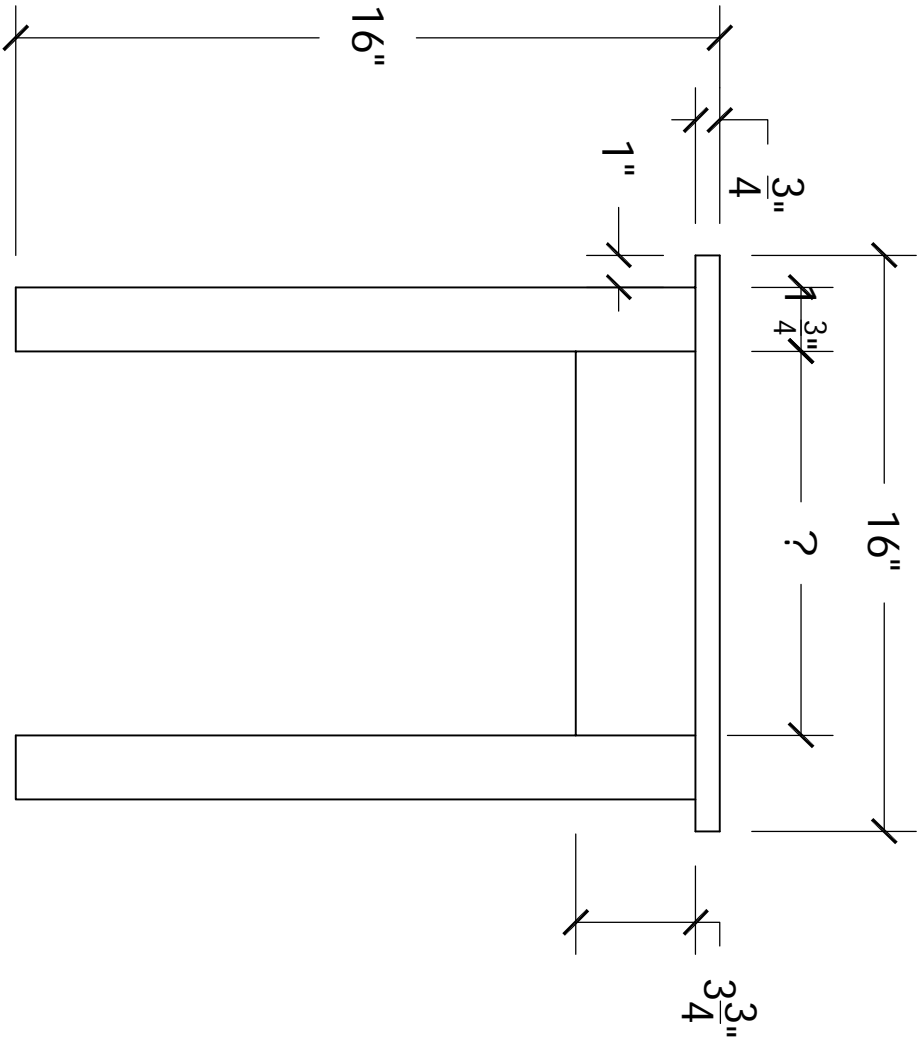

TABLE IS 16" WIDE & DEEP

TITLE:

END TABLE

DRAWN BY:

DATE:

SCALE:

DWG. #: 001